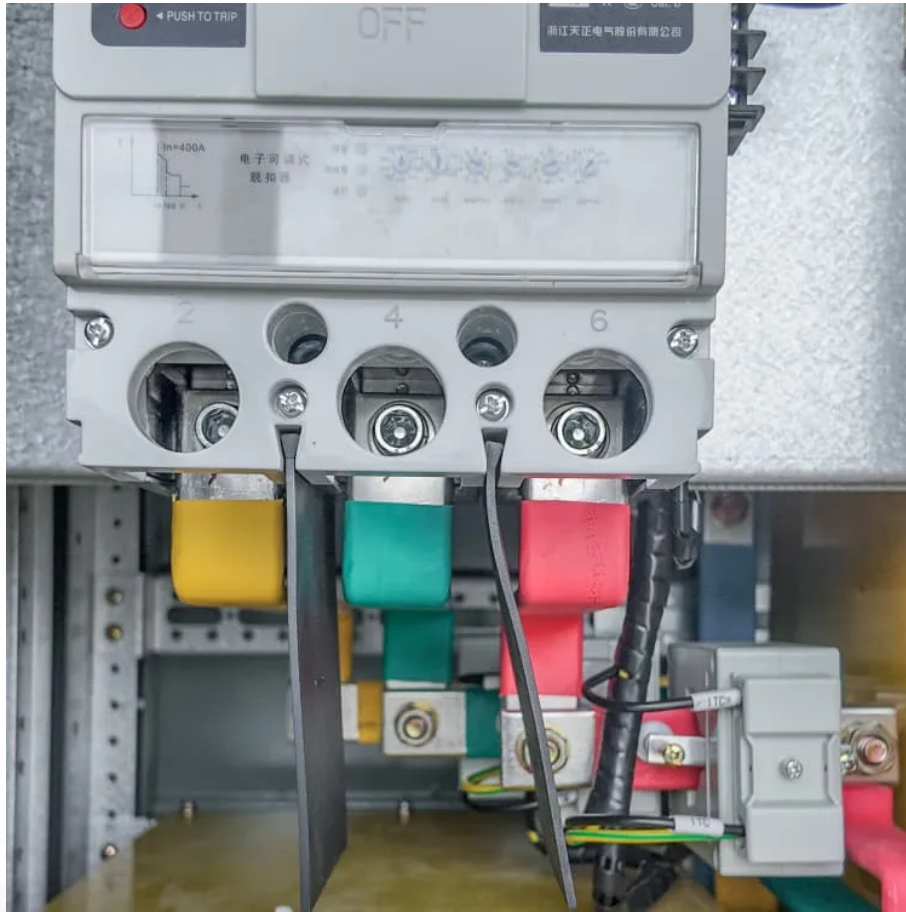

## Revenue model of Côte d Ivoire energy storage power station

---