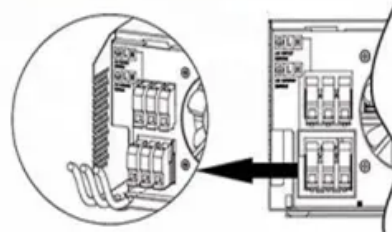

A-Core Container

Outdoor power supply waterproof level

Parallel (Parallel operation up to 6 unit (only with battery connected))

AC input wires

AC output wires

Overview

For wet or exposed environments, choose units rated at least IP65 (dust-tight and protected against water jets) to ensure long-term reliability and safety.