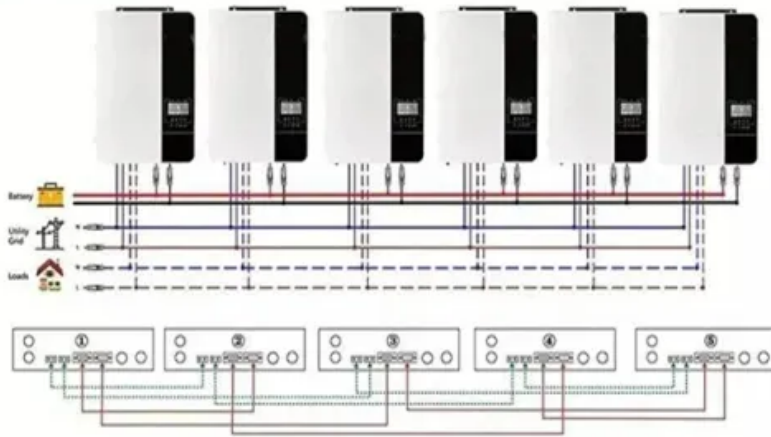

A-Core Container

Outdoor power supply waterproof level

Parallel (Parallel operation up to 6 unit (only with battery connected))

AC input wires

AC output wires

Overview

For wet or exposed environments, choose units rated at least IP65 (dust-tight and protected against water jets) to ensure long-term reliability and safety.