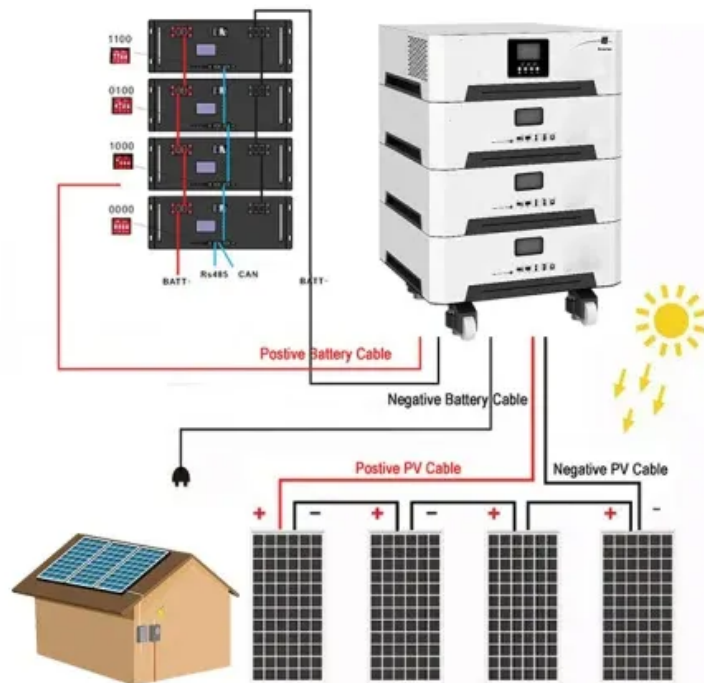

A-Core Container

Inverter and power box power

Overview

What is a 12V battery box with 500W inverter?

☐12V Battery Box with 500W INVERTER☐This battery box with built-in 500w inverter make it easier to charge for the interior battery. These items are shipped from and sold by different sellers. ATEM POWER, born in June, 2017, is a company dedicated to the R&D of high quality products in the field of renewable energy products and related accessories.

What is CIC Powerbox?

CIC Powerbox offers Portable Power systems that provide Electric Power, Air Power, and Jump Start Capability, all recharging while you drive. 100% Emissions Free.

Where can I buy a traveller 5 gallon power inverter?

Traveller 5 gal. ISO 46 Premium Anti-Wear Hydraulic Fluid Power Inverters at Tractor Supply Co. Buy online, free in-store pickup. Shop today!.

What is a TEM power battery box?

☐Solid Protection☐Engineered with a robust 70A fuse, our ATEM POWER battery box/marine battery box shields your sensitive appliances from potential hazards. Crafted from durable HDPE, this RV battery box/12v battery box is perfect for secure mounting in your vehicle, canopy, or trailer, ensuring your battery's safety.

How does the CIC Powerbox crossover work?

Change the way you get the job done, with the CIC Powerbox Crossover model. Our patented smart connect re-charging technology automatically connects to any 12v vehicle when your vehicle is running to start charging and automatically disconnects when the vehicle is off. Run down your CIC Powerbox battery?