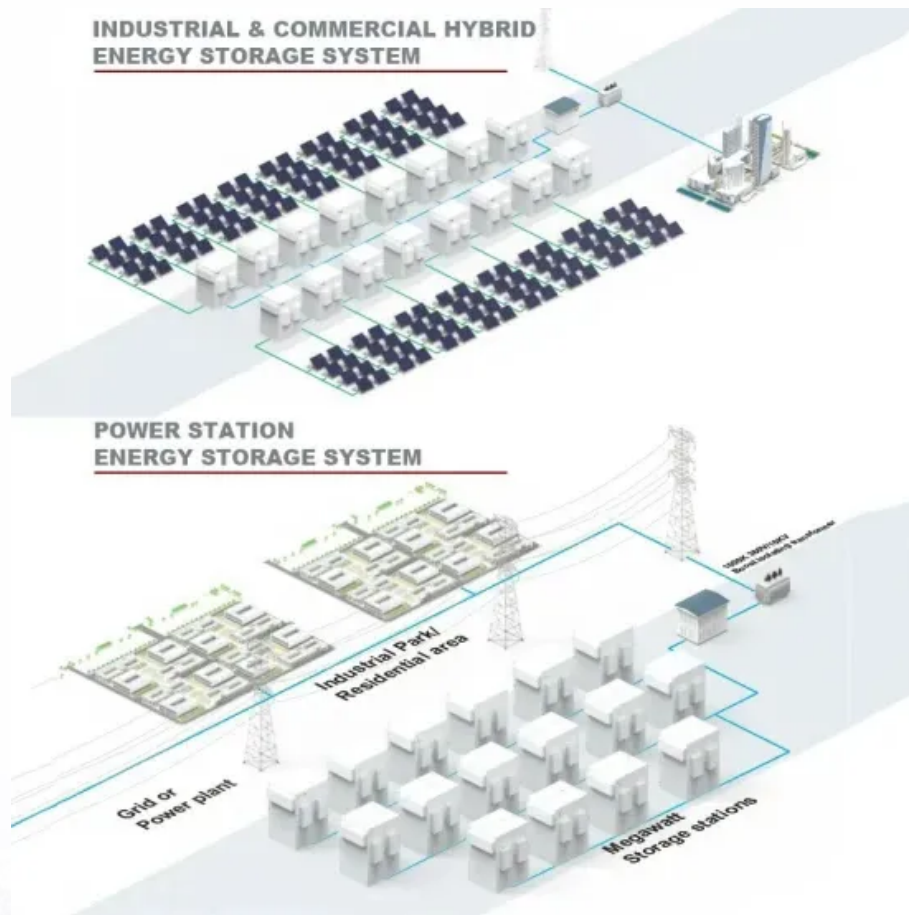

A-Core Container

Huawei Libya Portable Power Bank

Overview

What is a Huawei power bank?

This power bank is as versatile as it is reliable, with SCP, UFCS, and PD fast charging capabilities, support for HarmonyOS, iOS, and Android devices 6, and up to 25 W of input/output for two-way fast charging. It can even wirelessly charge HUAWEI devices and select non-HUAWEI devices.