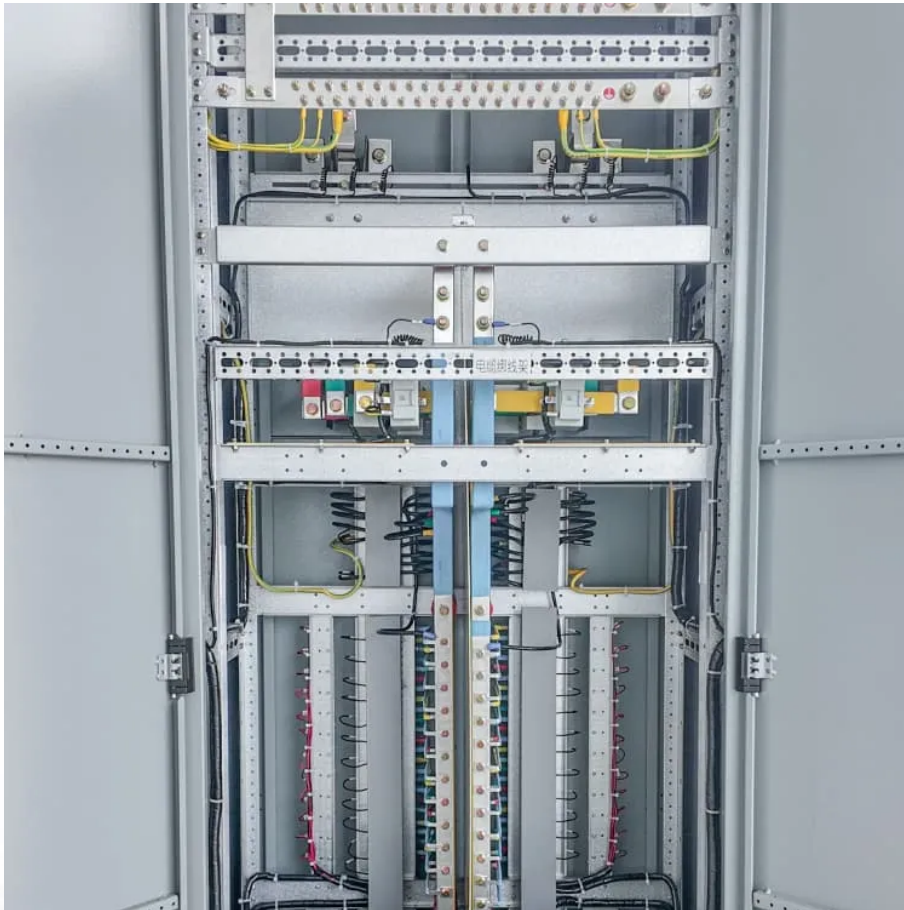

A-Core Container

24v outdoor battery cabinet minimum power

Overview

Outdoor NEMA 3R modular design easily expands and can accommodate any configuration of batteries and DC power equipment. This becomes a great alternative for substations with limited interior space allowing for consolidation of your DC power system.

Outdoor NEMA 3R modular design easily expands and can accommodate any configuration of batteries and DC power equipment. This becomes a great alternative for substations with limited interior space allowing for consolidation of your DC power system.

HindlePower's Battery Cabinet is designed to maximize DC system performance and battery life, saving YOU time and money. The EPIC series battery cabinet offers a NEMA 3R and NEMA 1 modular design, with built in intelligence, will safely house any combination of batteries, chargers, DC distribution.